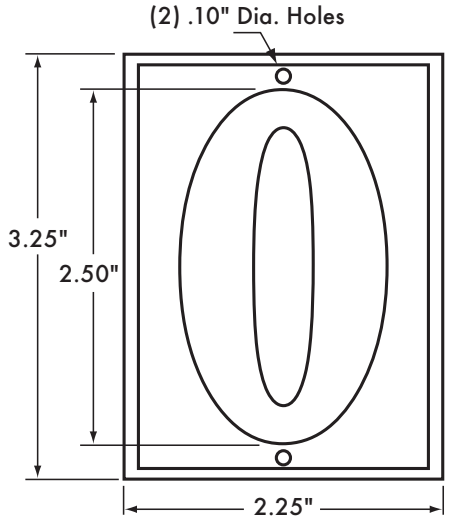

Bright Deluxe Numbers & Letters

Item Number: BDX-0
Description: 3" Bright Deluxe "0" on Black Plaque
Material: .016" Aluminum

www.premaxlp.com

825 Tower Drive • Medina, MN 55340
Phone 800-328-0194 • Fax 800-255-0194