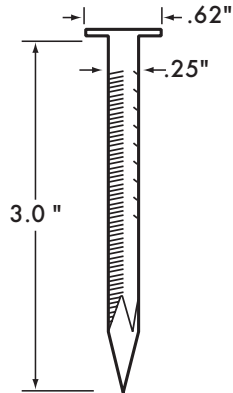

Dating Nails & Discs

- i Aluminum or Bronze**
- i Year* can be stamped on head** *Or up to four characters of your choice
- i Durable and effective**

Our aluminum dating nails are 1-1/2 inches in length, while our bronze nails measure 3 inches. Both have a 1/4 inch shank. Shanks are barbed for maximum holding power.

1-1/2 inch Date Nail
1 inch Date Disc with 9/32 inch Diameter Hole

Nail Size	Style	Item	Qty
3" x 1/4"	Bronze Date Nail/Stamped Head	BDN-3-M*	bulk
3" x 1/4"	Bronze Date Nail/Plain Head	BDN-3-P*	bulk
1-1/2" x 1/4"	Aluminum Date Nail/Stamped Head	ADN-15-M*	bulk
1-1/2" x 1/4"	Aluminum Date Nail/Plain Head	ADN-15-P*	bulk

Hole Size	Style	Item	Qty
1/8"	1" Dia. Bronze Disc/.0625" Thick	BD1-18-*	bulk
9/32"	1" Dia. Bronze Disc/.0625" Thick	BD1-932-*	bulk
1/8"	1" Dia. Aluminum Disc/.0625" Thick	AD1-18-*	bulk
9/32"	1" Dia. Aluminum Disc/.0625" Thick	AD1-932-*	bulk

Dating Nails & Discs

Item Number: BDN-3
Description: 3" Date Nail
Material: Bronze

Item Number: ADN-15
Description: 1.5" Date Nail
Material: Aluminum

Dating Nails:

Discs:

Example: To order a stamped aluminum date disc with an 1/8" diameter center hole, use item code: