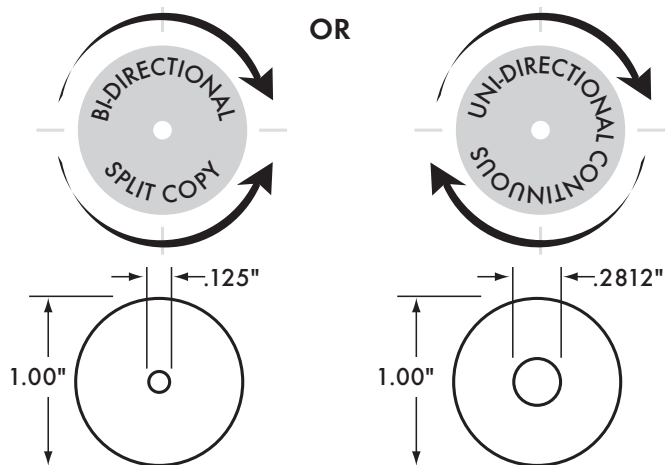

Dating Nails & Discs

- i Aluminum or Bronze**
- i Year* can be stamped on head** *Or up to four characters of your choice
- i Durable and effective**

Our aluminum dating nails are 1-1/2 inches in length, while our bronze nails measure 3 inches. Both have a 1/4 inch shank. Shanks are barbed for maximum holding power.

1-1/2 inch Date Nail
1 inch Date Disc with 9/32 inch Diameter Hole

Nail Size	Style	Item	Qty
3" x 1/4"	Bronze Date Nail/Stamped Head	BDN-3-M*	bulk
3" x 1/4"	Bronze Date Nail/Plain Head	BDN-3-P*	bulk
1-1/2" x 1/4"	Aluminum Date Nail/Stamped Head	ADN-15-M*	bulk
1-1/2" x 1/4"	Aluminum Date Nail/Plain Head	ADN-15-P*	bulk

Dating Nails & Discs

Item Number: BDN-3
Description: 3" Date Nail
Material: Bronze

Item Number: ADN-15
Description: 1.5" Date Nail
Material: Aluminum

Dating Nails:

Discs:

Example: To order a stamped aluminum date disc with an 1/8" diameter center hole, use item code:

A D 1 - 1 8 - C . A . T . V .

Dating Nails & Discs

Item Number: BD1-18
Description: 1" Date Disc
.125" Dia. Hole
Material: Bronze

Item Number: AD1-932
Description: 1" Date Disc
.2812" Dia. Hole
Material: Aluminum