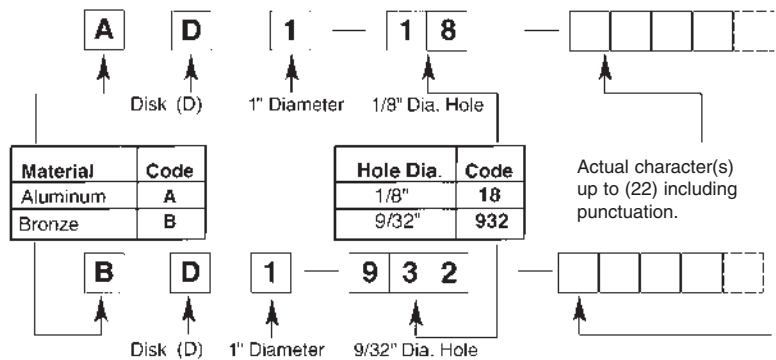

Dating Nails & Discs

- i Aluminum or Bronze**
- i Year* can be stamped on head** *Or up to four characters of your choice
- i Durable and effective**

Our aluminum dating nails are 1-1/2 inches in length, while our bronze nails measure 3 inches. Both have a 1/4 inch shank. Shanks are barbed for maximum holding power.

1-1/2 inch Date Nail
1 inch Date Disc with 9/32 inch Diameter Hole

Nail Size	Style	Item	Qty
3" x 1/4"	Bronze Date Nail/Stamped Head	BDN-3-M*	bulk
3" x 1/4"	Bronze Date Nail/Plain Head	BDN-3-P*	bulk
1-1/2" x 1/4"	Aluminum Date Nail/Stamped Head	ADN-15-M*	bulk
1-1/2" x 1/4"	Aluminum Date Nail/Plain Head	ADN-15-P*	bulk

Dating Nails & Discs

Item Number: BDN-3
Description: 3" Date Nail
Material: Bronze

Item Number: ADN-15
Description: 1.5" Date Nail
Material: Aluminum

Dating Nails:

Discs:

Example: To order a stamped aluminum date disc with an 1/8" diameter center hole, use item code:

A D 1 - 1 8 - C . A . T . V .

Dating Nails & Discs

Item Number: BD1-18
Description: 1" Date Disc
.125" Dia. Hole
Material: Bronze

Item Number: AD1-932
Description: 1" Date Disc
.2812" Dia. Hole
Material: Aluminum