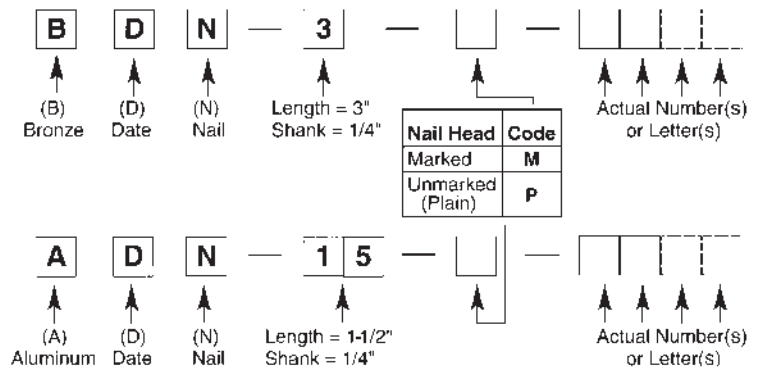

Dating Nails & Discs

- i Aluminum or Bronze**
- i Year* can be stamped on head** *Or up to four characters of your choice
- i Durable and effective**

Our aluminum dating nails are 1-1/2 inches in length, while our bronze nails measure 3 inches. Both have a 1/4 inch shank. Shanks are barbed for maximum holding power.

1-1/2 inch Date Nail
1 inch Date Disc with 9/32 inch Diameter Hole

Nail Size	Style	Item	Qty
3" x 1/4"	Bronze Date Nail/Stamped Head	BDN-3-M*	bulk
3" x 1/4"	Bronze Date Nail/Plain Head	BDN-3-P*	bulk
1-1/2" x 1/4"	Aluminum Date Nail/Stamped Head	ADN-15-M*	bulk
1-1/2" x 1/4"	Aluminum Date Nail/Plain Head	ADN-15-P*	bulk

Dating Nails & Discs

Item Number: BDN-3
Description: 3" Date Nail
Material: Bronze

Item Number: ADN-15
Description: 1.5" Date Nail
Material: Aluminum

Dating Nails:

Discs:

Example: To order a stamped aluminum date disc with an 1/8" diameter center hole, use item code:

A D 1 - 1 8 - C . A . T . V .

Dating Nails & Discs

Item Number: BD1-18
Description: 1" Date Disc
.125" Dia. Hole
Material: Bronze

Item Number: AD1-932
Description: 1" Date Disc
.2812" Dia. Hole
Material: Aluminum