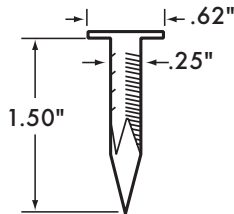

Dating Nails & Discs

- i Aluminum or Bronze**
- i Year* can be stamped on head** *Or up to four characters of your choice
- i Durable and effective**

Our aluminum dating nails are 1-1/2 inches in length, while our bronze nails measure 3 inches. Both have a 1/4 inch shank. Shanks are barbed for maximum holding power.

1-1/2 inch Date Nail
1 inch Date Disc with 9/32 inch Diameter Hole

Nail Size	Style	Item	Qty
3" x 1/4"	Bronze Date Nail/Stamped Head	BDN-3-M*	bulk
3" x 1/4"	Bronze Date Nail/Plain Head	BDN-3-P*	bulk
1-1/2" x 1/4"	Aluminum Date Nail/Stamped Head	ADN-15-M*	bulk
1-1/2" x 1/4"	Aluminum Date Nail/Plain Head	ADN-15-P*	bulk

Hole Size	Style	Item	Qty
1/8"	1" Dia. Bronze Disc/.0625" Thick	BD1-18-*	bulk
9/32"	1" Dia. Bronze Disc/.0625" Thick	BD1-932-*	bulk
1/8"	1" Dia. Aluminum Disc/.0625" Thick	AD1-18-*	bulk
9/32"	1" Dia. Aluminum Disc/.0625" Thick	AD1-932-*	bulk

Dating Nails & Discs

Item Number: BDN-3
Description: 3" Date Nail
Material: Bronze

Item Number: ADN-15
Description: 1.5" Date Nail
Material: Aluminum

Dating Nails:

Discs:

Example: To order a stamped aluminum date disc with an 1/8" diameter center hole, use item code: