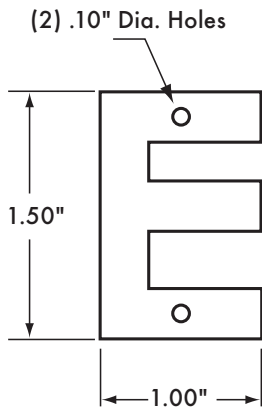

Embossed Aluminum Letters & Numbers Gothic Typeface

Item Number: UAG15-E
Description: 1.5" Gothic Letter "E"
Material: .016" Aluminum

www.premaxlp.com

825 Tower Drive • Medina, MN 55340
Phone 800-328-0194 • Fax 800-255-0194