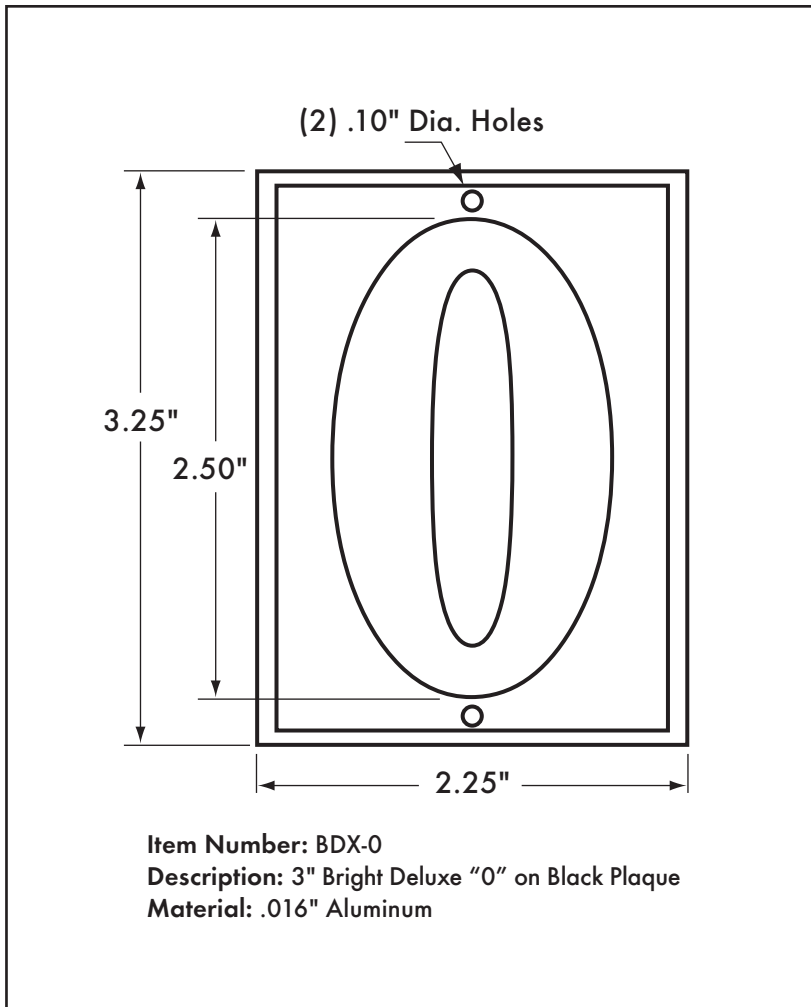

Bright Deluxe Numbers & Letters

Available Characters:

- **Durable** - solid aluminum never rusts, cracks or fades
- **Legible** - contrasting paint is proprietary baked enamel
- **Distinctive** - unique design highlights your code at a glance