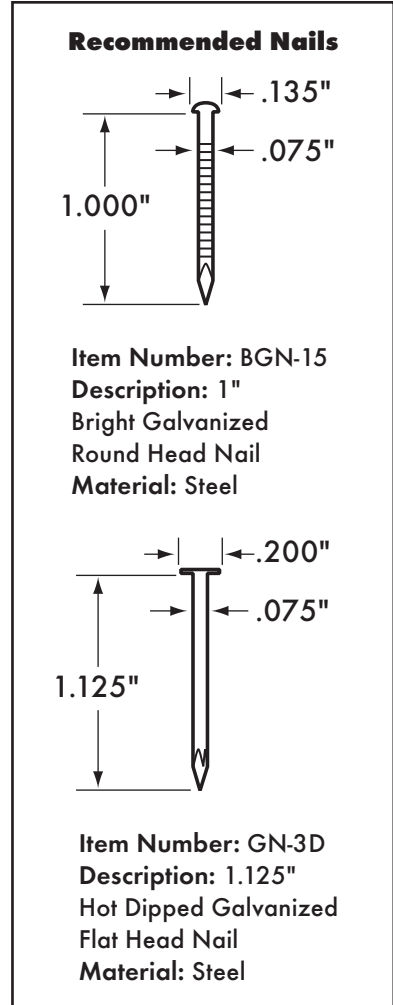

Pole Markers Roman Style 2"