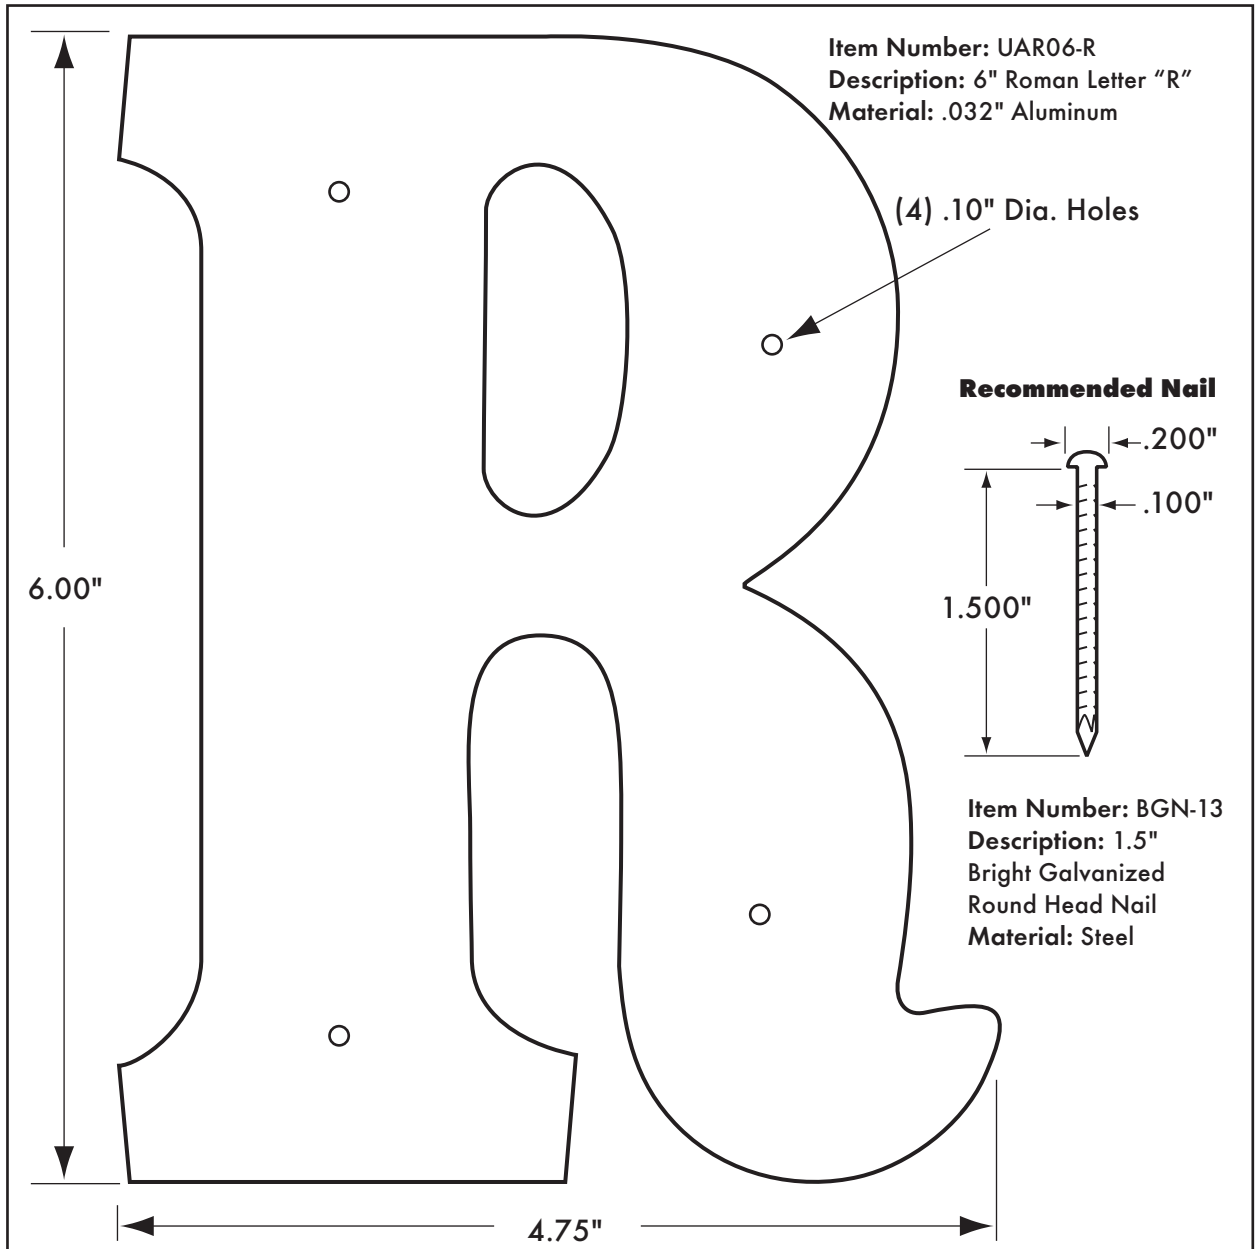

Pole Markers Roman Style 6"

Available Characters:

- **Durable** - solid aluminum never rusts, cracks or fades
- **Legible** - embossed characters can be read from any angle
- **Large** - 6" characters are legible from 336 feet

www.premaxlp.com
 825 Tower Drive • Medina, MN 55340
 Phone 800-328-0194 • Fax 800-255-0194

Pole Markers Roman Style 4"

Available Characters:

- **Durable** - solid aluminum never rusts, cracks or fades
- **Legible** - embossed characters can be read from any angle
- **Large** - 4" characters are legible from 224 feet

www.premaxlp.com

825 Tower Drive • Medina, MN 55340
Phone 800-328-0194 • Fax 800-255-0194

Pole Markers Roman Style 3"

Available Characters:

- **Permanent Marking** - solid aluminum never rusts, cracks or fades
- **Legible Marking** - embossed characters can be read from any angle
- **Economical** - every year of field service costs less than a penny

www.premaxlp.com

825 Tower Drive • Medina, MN 55340
Phone 800-328-0194 • Fax 800-255-0194

Pole Markers Roman Style 2"

Available Characters:

- **Permanent Marking** - solid aluminum never rusts, cracks or fades
- **Legible Marking** - embossed characters can be read from any angle
- **Economical** - every year of field service costs less than a penny