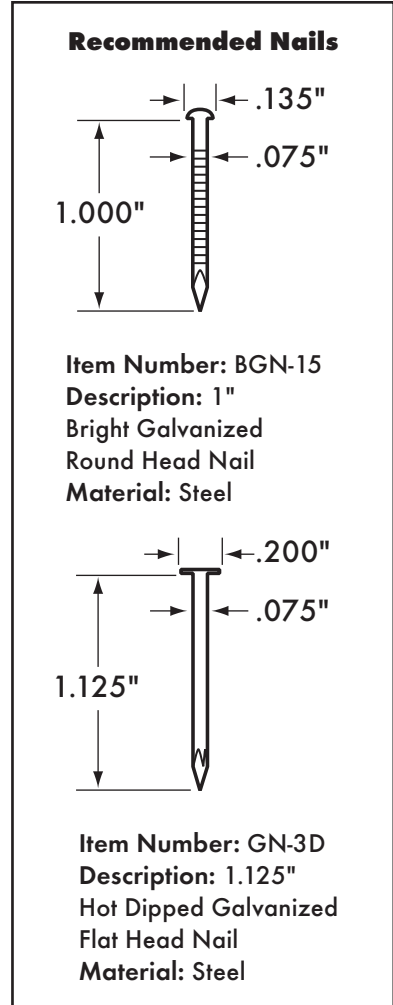

Pole Markers Roman Style 1 1/2"