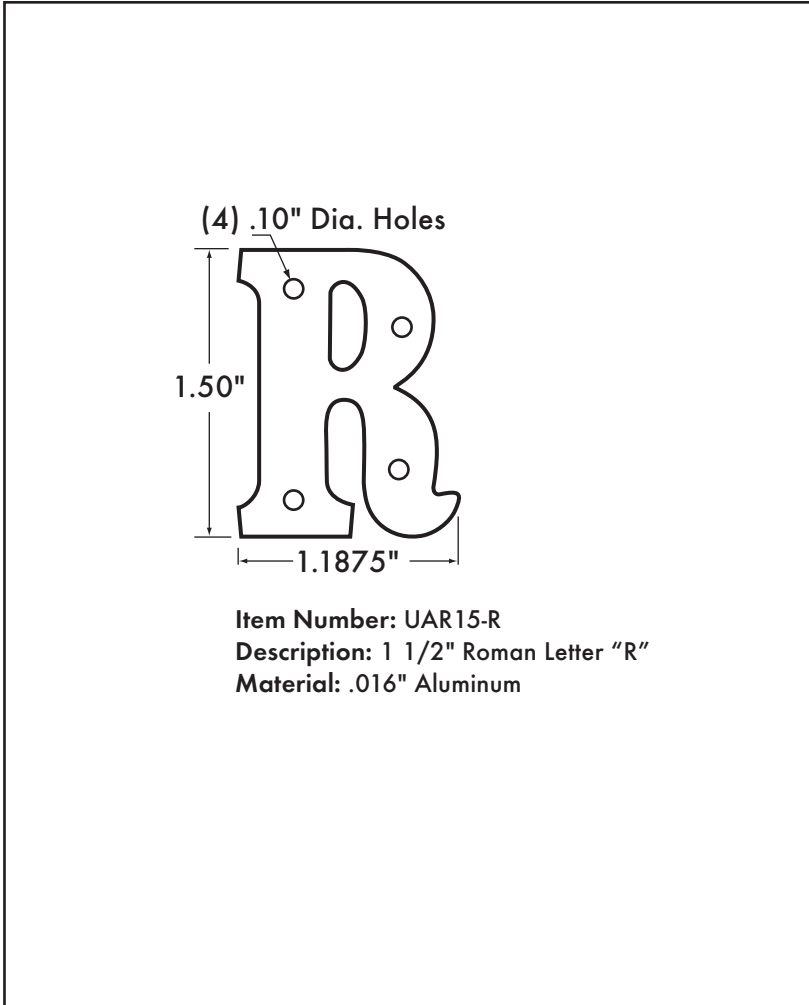

Pole Markers Roman Style 1 1/2"