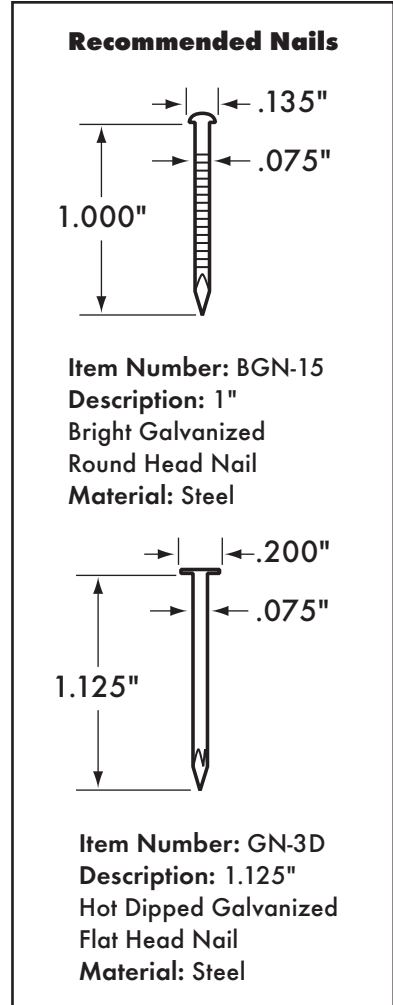

Pole Markers Roman Style 3"