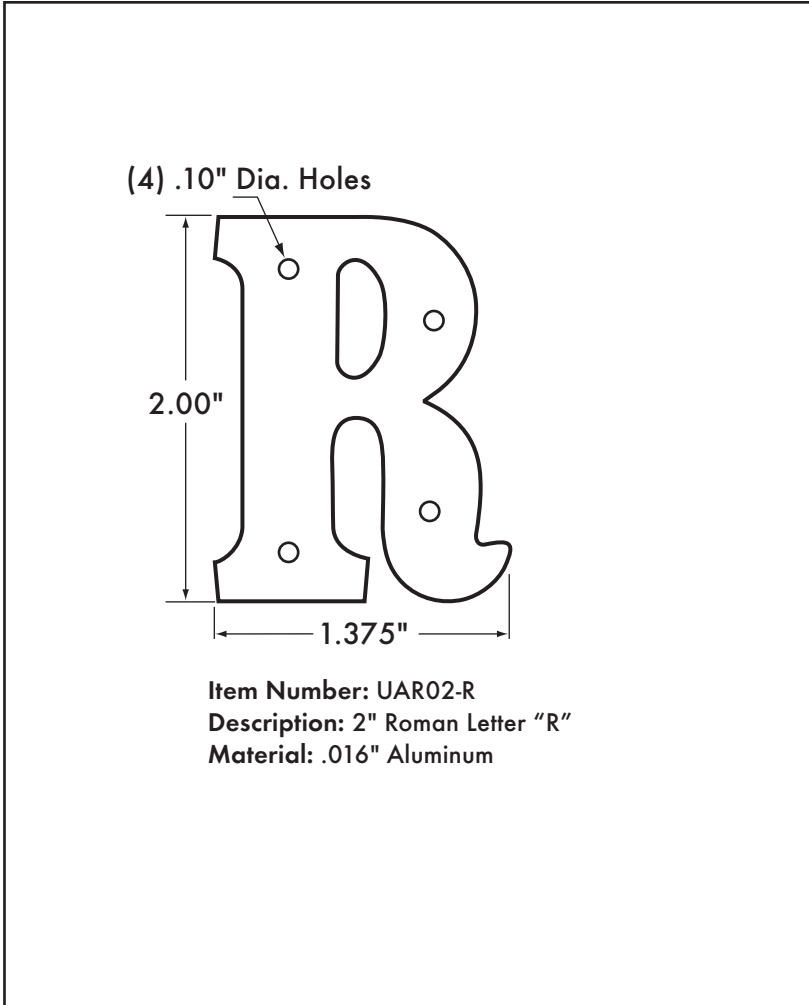

Pole Markers Roman Style 6"

Available Characters:

- **Durable** - solid aluminum never rusts, cracks or fades
- **Legible** - embossed characters can be read from any angle
- **Large** - 6" characters are legible from 336 feet

www.premaxlp.com
 825 Tower Drive • Medina, MN 55340
 Phone 800-328-0194 • Fax 800-255-0194

Pole Markers Roman Style 4"

Available Characters:

- **Durable** - solid aluminum never rusts, cracks or fades
- **Legible** - embossed characters can be read from any angle
- **Large** - 4" characters are legible from 224 feet

www.premaxlp.com

825 Tower Drive • Medina, MN 55340
Phone 800-328-0194 • Fax 800-255-0194

Pole Markers Roman Style 3"

Available Characters:

- **Permanent Marking** - solid aluminum never rusts, cracks or fades
- **Legible Marking** - embossed characters can be read from any angle
- **Economical** - every year of field service costs less than a penny

www.premaxlp.com

825 Tower Drive • Medina, MN 55340
Phone 800-328-0194 • Fax 800-255-0194

Pole Markers Roman Style 2"

Available Characters:

- **Permanent Marking** - solid aluminum never rusts, cracks or fades
- **Legible Marking** - embossed characters can be read from any angle
- **Economical** - every year of field service costs less than a penny