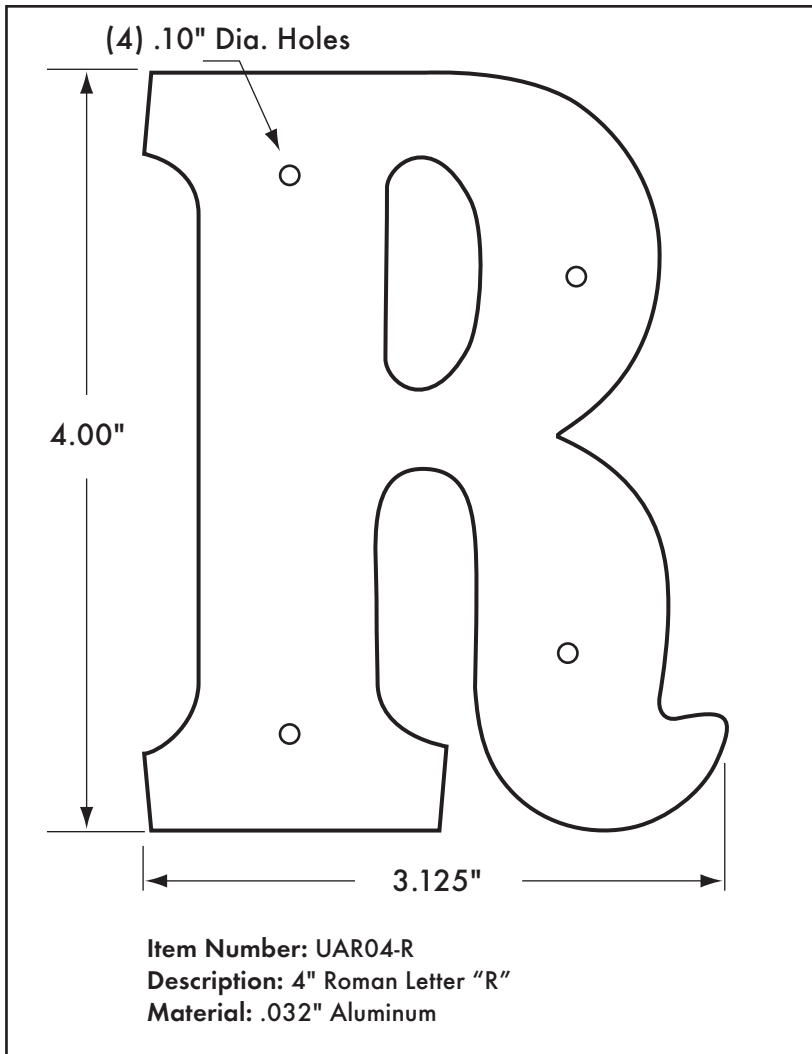

Pole Markers Roman Style 6"

Available Characters:

- **Durable** - solid aluminum never rusts, cracks or fades
- **Legible** - embossed characters can be read from any angle
- **Large** - 6" characters are legible from 336 feet

www.premaxlp.com
 825 Tower Drive • Medina, MN 55340
 Phone 800-328-0194 • Fax 800-255-0194

Pole Markers Roman Style 4"

Available Characters:

- **Durable** - solid aluminum never rusts, cracks or fades
- **Legible** - embossed characters can be read from any angle
- **Large** - 4" characters are legible from 224 feet

www.premaxlp.com

825 Tower Drive • Medina, MN 55340
Phone 800-328-0194 • Fax 800-255-0194

Pole Markers Roman Style 3"

Available Characters:

- **Permanent Marking** - solid aluminum never rusts, cracks or fades
- **Legible Marking** - embossed characters can be read from any angle
- **Economical** - every year of field service costs less than a penny

www.premaxlp.com

825 Tower Drive • Medina, MN 55340
Phone 800-328-0194 • Fax 800-255-0194

Pole Markers Roman Style 2"

Available Characters:

- **Permanent Marking** - solid aluminum never rusts, cracks or fades
- **Legible Marking** - embossed characters can be read from any angle
- **Economical** - every year of field service costs less than a penny