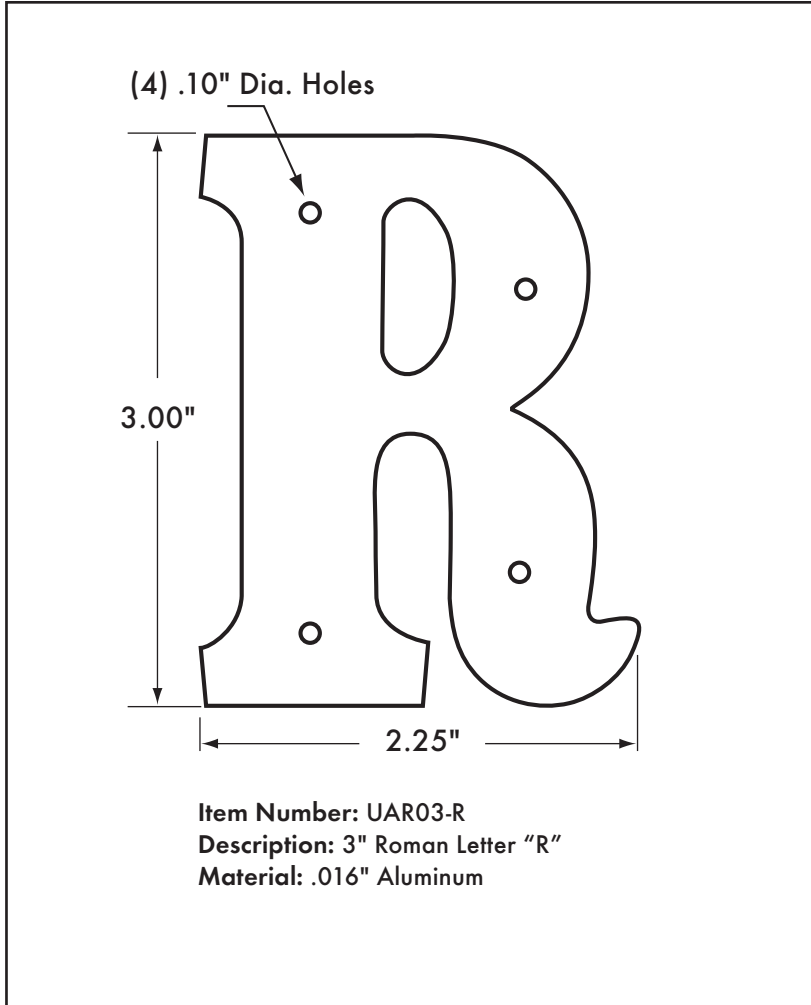

Pole Markers Roman Style 6"

Available Characters:

- **Durable** - solid aluminum never rusts, cracks or fades
- **Legible** - embossed characters can be read from any angle
- **Large** - 6" characters are legible from 336 feet

www.premaxlp.com
 825 Tower Drive • Medina, MN 55340
 Phone 800-328-0194 • Fax 800-255-0194

Pole Markers Roman Style 4"

Available Characters:

- **Durable** - solid aluminum never rusts, cracks or fades
- **Legible** - embossed characters can be read from any angle
- **Large** - 4" characters are legible from 224 feet

www.premaxlp.com

825 Tower Drive • Medina, MN 55340
Phone 800-328-0194 • Fax 800-255-0194

Pole Markers Roman Style 3"

Available Characters:

- **Permanent Marking** - solid aluminum never rusts, cracks or fades
- **Legible Marking** - embossed characters can be read from any angle
- **Economical** - every year of field service costs less than a penny

www.premaxlp.com

825 Tower Drive • Medina, MN 55340
Phone 800-328-0194 • Fax 800-255-0194

Pole Markers Roman Style 2"

Available Characters:

- **Permanent Marking** - solid aluminum never rusts, cracks or fades
- **Legible Marking** - embossed characters can be read from any angle
- **Economical** - every year of field service costs less than a penny