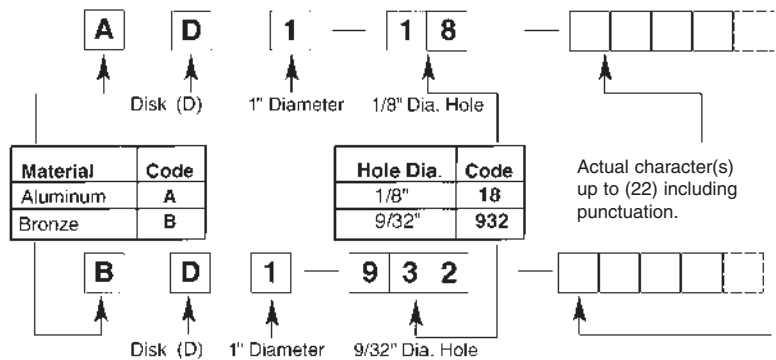

Dating Nails & Discs

i Aluminum or Bronze

i Year* can be stamped on head *Or up to four characters of your choice

i Durable and effective

Our aluminum dating nails are 1-1/2 inches in length, while our bronze nails measure 3 inches. Both have a 1/4 inch shank. Shanks are barbed for maximum holding power.

1-1/2 inch Date Nail
1 inch Date Disc with 9/32 inch Diameter Hole

Nail Size	Style	Item	Qty
3" x 1/4"	Bronze Date Nail/Stamped Head	BDN-3-M*	bulk
3" x 1/4"	Bronze Date Nail/Plain Head	BDN-3-P*	bulk
1-1/2" x 1/4"	Aluminum Date Nail/Stamped Head	ADN-15-M*	bulk
1-1/2" x 1/4"	Aluminum Date Nail/Plain Head	ADN-15-P*	bulk

Dating Nails & Discs

Item Number: BDN-3
Description: 3" Date Nail
Material: Bronze

Item Number: ADN-15
Description: 1.5" Date Nail
Material: Aluminum

Dating Nails:

Discs:

Example: To order a stamped aluminum date disc with an 1/8" diameter center hole, use item code:

A D 1 - 1 8 - C . A . T . V .

Dating Nails & Discs

Item Number: BD1-18
Description: 1" Date Disc
.125" Dia. Hole
Material: Bronze

Item Number: AD1-932
Description: 1" Date Disc
.2812" Dia. Hole
Material: Aluminum