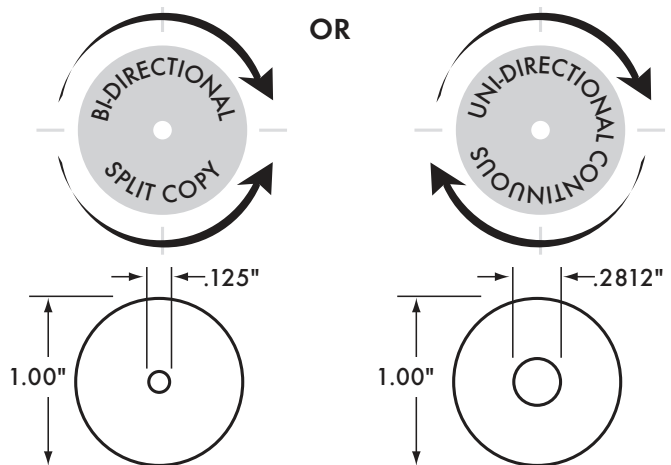

Dating Nails & Discs

i Aluminum or Bronze

i Year* can be stamped on head *Or up to four characters of your choice

i Durable and effective

Our aluminum dating nails are 1-1/2 inches in length, while our bronze nails measure 3 inches. Both have a 1/4 inch shank. Shanks are barbed for maximum holding power.

1-1/2 inch Date Nail
1 inch Date Disc with 9/32 inch Diameter Hole

Nail Size	Style	Item	Qty
3" x 1/4"	Bronze Date Nail/Stamped Head	BDN-3-M*	bulk
3" x 1/4"	Bronze Date Nail/Plain Head	BDN-3-P*	bulk
1-1/2" x 1/4"	Aluminum Date Nail/Stamped Head	ADN-15-M*	bulk
1-1/2" x 1/4"	Aluminum Date Nail/Plain Head	ADN-15-P*	bulk

Dating Nails & Discs

Item Number: BDN-3
Description: 3" Date Nail
Material: Bronze

Item Number: ADN-15
Description: 1.5" Date Nail
Material: Aluminum

Dating Nails:

Discs:

Example: To order a stamped aluminum date disc with an 1/8" diameter center hole, use item code:

A D 1 - 1 8 - C . A . T . V .

Dating Nails & Discs

Item Number: BD1-18
Description: 1" Date Disc
.125" Dia. Hole
Material: Bronze

Item Number: AD1-932
Description: 1" Date Disc
.2812" Dia. Hole
Material: Aluminum