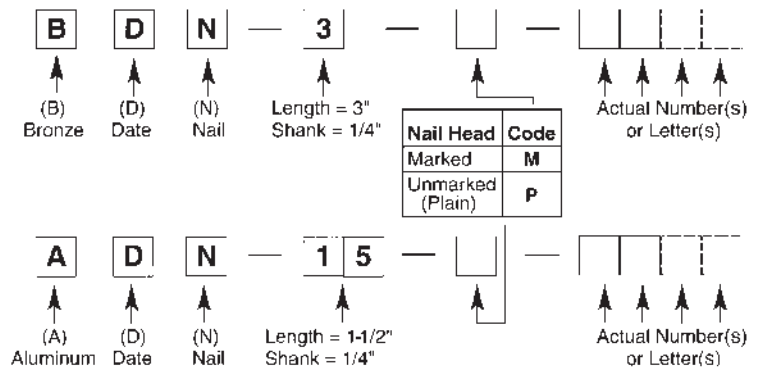

Dating Nails & Discs

i Aluminum or Bronze

i Year* can be stamped on head *Or up to four characters of your choice

i Durable and effective

Our aluminum dating nails are 1-1/2 inches in length, while our bronze nails measure 3 inches. Both have a 1/4 inch shank. Shanks are barbed for maximum holding power.

1-1/2 inch Date Nail
1 inch Date Disc with 9/32 inch Diameter Hole

Nail Size	Style	Item	Qty
3" x 1/4"	Bronze Date Nail/Stamped Head	BDN-3-M*	bulk
3" x 1/4"	Bronze Date Nail/Plain Head	BDN-3-P*	bulk
1-1/2" x 1/4"	Aluminum Date Nail/Stamped Head	ADN-15-M*	bulk
1-1/2" x 1/4"	Aluminum Date Nail/Plain Head	ADN-15-P*	bulk

Dating Nails & Discs

Item Number: BDN-3
Description: 3" Date Nail
Material: Bronze

Item Number: ADN-15
Description: 1.5" Date Nail
Material: Aluminum

Dating Nails:

Discs:

Example: To order a stamped aluminum date disc with an 1/8" diameter center hole, use item code:

A D 1 - 1 8 - C . A . T . V .

Dating Nails & Discs

Item Number: BD1-18
Description: 1" Date Disc
.125" Dia. Hole
Material: Bronze

Item Number: AD1-932
Description: 1" Date Disc
.2812" Dia. Hole
Material: Aluminum