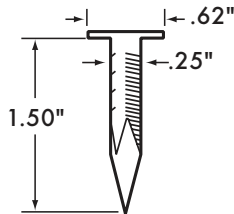

Dating Nails & Discs

i Aluminum or Bronze

i Year* can be stamped on head *Or up to four characters of your choice

i Durable and effective

Our aluminum dating nails are 1-1/2 inches in length, while our bronze nails measure 3 inches. Both have a 1/4 inch shank. Shanks are barbed for maximum holding power.

1-1/2 inch Date Nail
1 inch Date Disc with 9/32 inch Diameter Hole

Nail Size	Style	Item	Qty
3" x 1/4"	Bronze Date Nail/Stamped Head	BDN-3-M*	bulk
3" x 1/4"	Bronze Date Nail/Plain Head	BDN-3-P*	bulk
1-1/2" x 1/4"	Aluminum Date Nail/Stamped Head	ADN-15-M*	bulk
1-1/2" x 1/4"	Aluminum Date Nail/Plain Head	ADN-15-P*	bulk

Hole Size	Style	Item	Qty
1/8"	1" Dia. Bronze Disc/.0625" Thick	BD1-18-*	bulk
9/32"	1" Dia. Bronze Disc/.0625" Thick	BD1-932-*	bulk
1/8"	1" Dia. Aluminum Disc/.0625" Thick	AD1-18-*	bulk
9/32"	1" Dia. Aluminum Disc/.0625" Thick	AD1-932-*	bulk

Dating Nails & Discs

Item Number: BDN-3
Description: 3" Date Nail
Material: Bronze

Item Number: ADN-15
Description: 1.5" Date Nail
Material: Aluminum

Dating Nails:

Discs:

Example: To order a stamped aluminum date disc with an 1/8" diameter center hole, use item code: