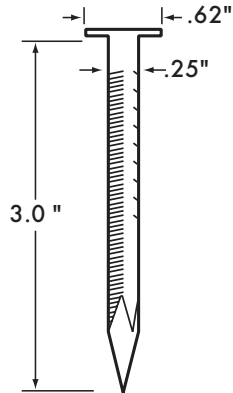

Dating Nails & Discs

i Aluminum or Bronze

i Year* can be stamped on head *Or up to four characters of your choice

i Durable and effective

Our aluminum dating nails are 1-1/2 inches in length, while our bronze nails measure 3 inches. Both have a 1/4 inch shank. Shanks are barbed for maximum holding power.

1-1/2 inch Date Nail
1 inch Date Disc with 9/32 inch Diameter Hole

Nail Size	Style	Item	Qty
3" x 1/4"	Bronze Date Nail/Stamped Head	BDN-3-M*	bulk
3" x 1/4"	Bronze Date Nail/Plain Head	BDN-3-P*	bulk
1-1/2" x 1/4"	Aluminum Date Nail/Stamped Head	ADN-15-M*	bulk
1-1/2" x 1/4"	Aluminum Date Nail/Plain Head	ADN-15-P*	bulk

Hole Size	Style	Item	Qty
1/8"	1" Dia. Bronze Disc/.0625" Thick	BD1-18-*	bulk
9/32"	1" Dia. Bronze Disc/.0625" Thick	BD1-932-*	bulk
1/8"	1" Dia. Aluminum Disc/.0625" Thick	AD1-18-*	bulk
9/32"	1" Dia. Aluminum Disc/.0625" Thick	AD1-932-*	bulk

Dating Nails & Discs

Item Number: BDN-3
Description: 3" Date Nail
Material: Bronze

Item Number: ADN-15
Description: 1.5" Date Nail
Material: Aluminum

Dating Nails:

Discs:

Example: To order a stamped aluminum date disc with an 1/8" diameter center hole, use item code: