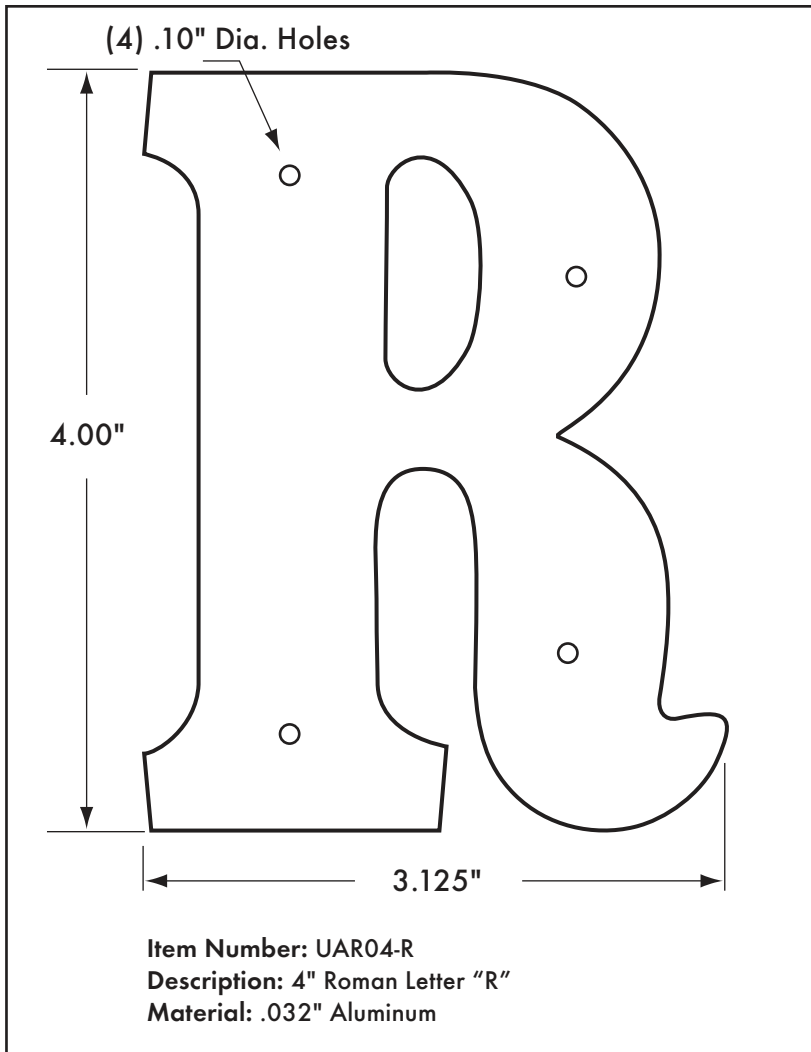

Pole Markers Roman Style 6"

Available Characters:

- **Durable** - solid aluminum never rusts, cracks or fades
- **Legible** - embossed characters can be read from any angle
- **Large** - 6" characters are legible from 336 feet

www.premaxlp.com

825 Tower Drive • Medina, MN 55340
 Phone 800-328-0194 • Fax 800-255-0194

Pole Markers Roman Style 4"

Available Characters:

- **Durable** - solid aluminum never rusts, cracks or fades
- **Legible** - embossed characters can be read from any angle
- **Large** - 4" characters are legible from 224 feet

www.premaxlp.com

825 Tower Drive • Medina, MN 55340
Phone 800-328-0194 • Fax 800-255-0194

Pole Markers Roman Style 3"

Available Characters:

- **Permanent Marking** - solid aluminum never rusts, cracks or fades
- **Legible Marking** - embossed characters can be read from any angle
- **Economical** - every year of field service costs less than a penny

www.premaxlp.com

825 Tower Drive • Medina, MN 55340
Phone 800-328-0194 • Fax 800-255-0194

Pole Markers Roman Style 2"

Available Characters:

- **Permanent Marking** - solid aluminum never rusts, cracks or fades
- **Legible Marking** - embossed characters can be read from any angle
- **Economical** - every year of field service costs less than a penny