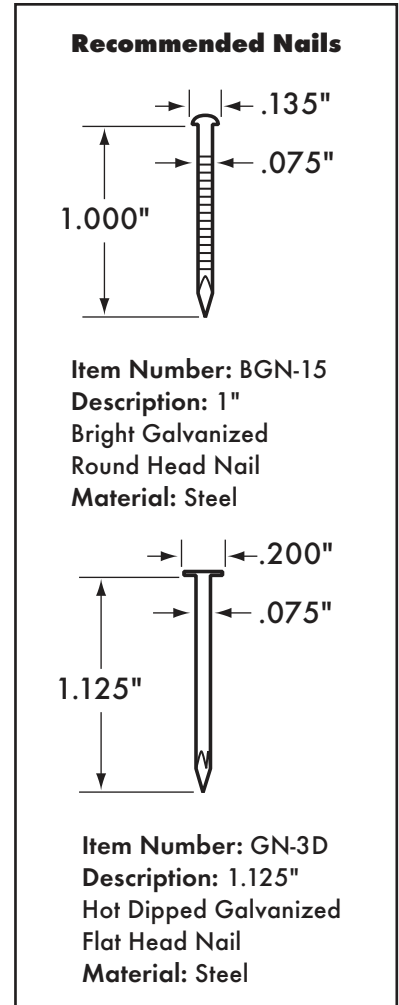

Pole Markers Roman Style 3"