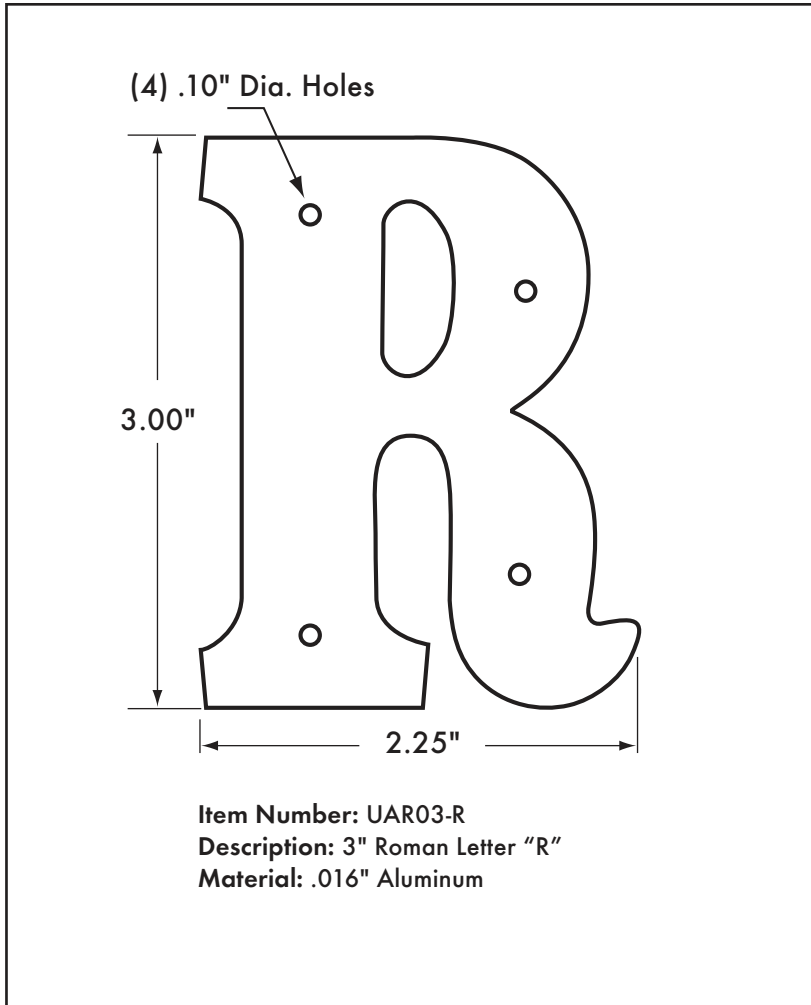

Pole Markers Roman Style 6"

Available Characters:

- **Durable** - solid aluminum never rusts, cracks or fades
- **Legible** - embossed characters can be read from any angle
- **Large** - 6" characters are legible from 336 feet

www.premaxlp.com

825 Tower Drive • Medina, MN 55340
 Phone 800-328-0194 • Fax 800-255-0194

Pole Markers Roman Style 4"

Available Characters:

- **Durable** - solid aluminum never rusts, cracks or fades
- **Legible** - embossed characters can be read from any angle
- **Large** - 4" characters are legible from 224 feet

www.premaxlp.com

825 Tower Drive • Medina, MN 55340
Phone 800-328-0194 • Fax 800-255-0194

Pole Markers Roman Style 3"

Available Characters:

- **Permanent Marking** - solid aluminum never rusts, cracks or fades
- **Legible Marking** - embossed characters can be read from any angle
- **Economical** - every year of field service costs less than a penny

www.premaxlp.com

825 Tower Drive • Medina, MN 55340
Phone 800-328-0194 • Fax 800-255-0194

Pole Markers Roman Style 2"

Available Characters:

- **Permanent Marking** - solid aluminum never rusts, cracks or fades
- **Legible Marking** - embossed characters can be read from any angle
- **Economical** - every year of field service costs less than a penny