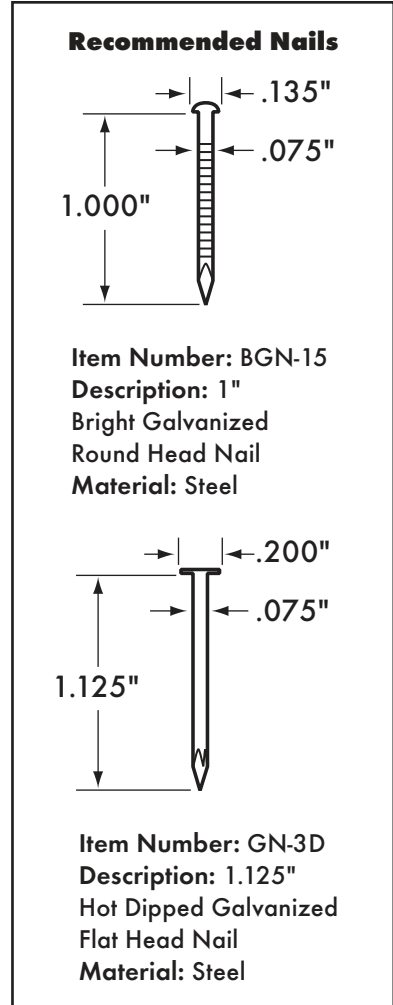

Pole Markers Roman Style 2"