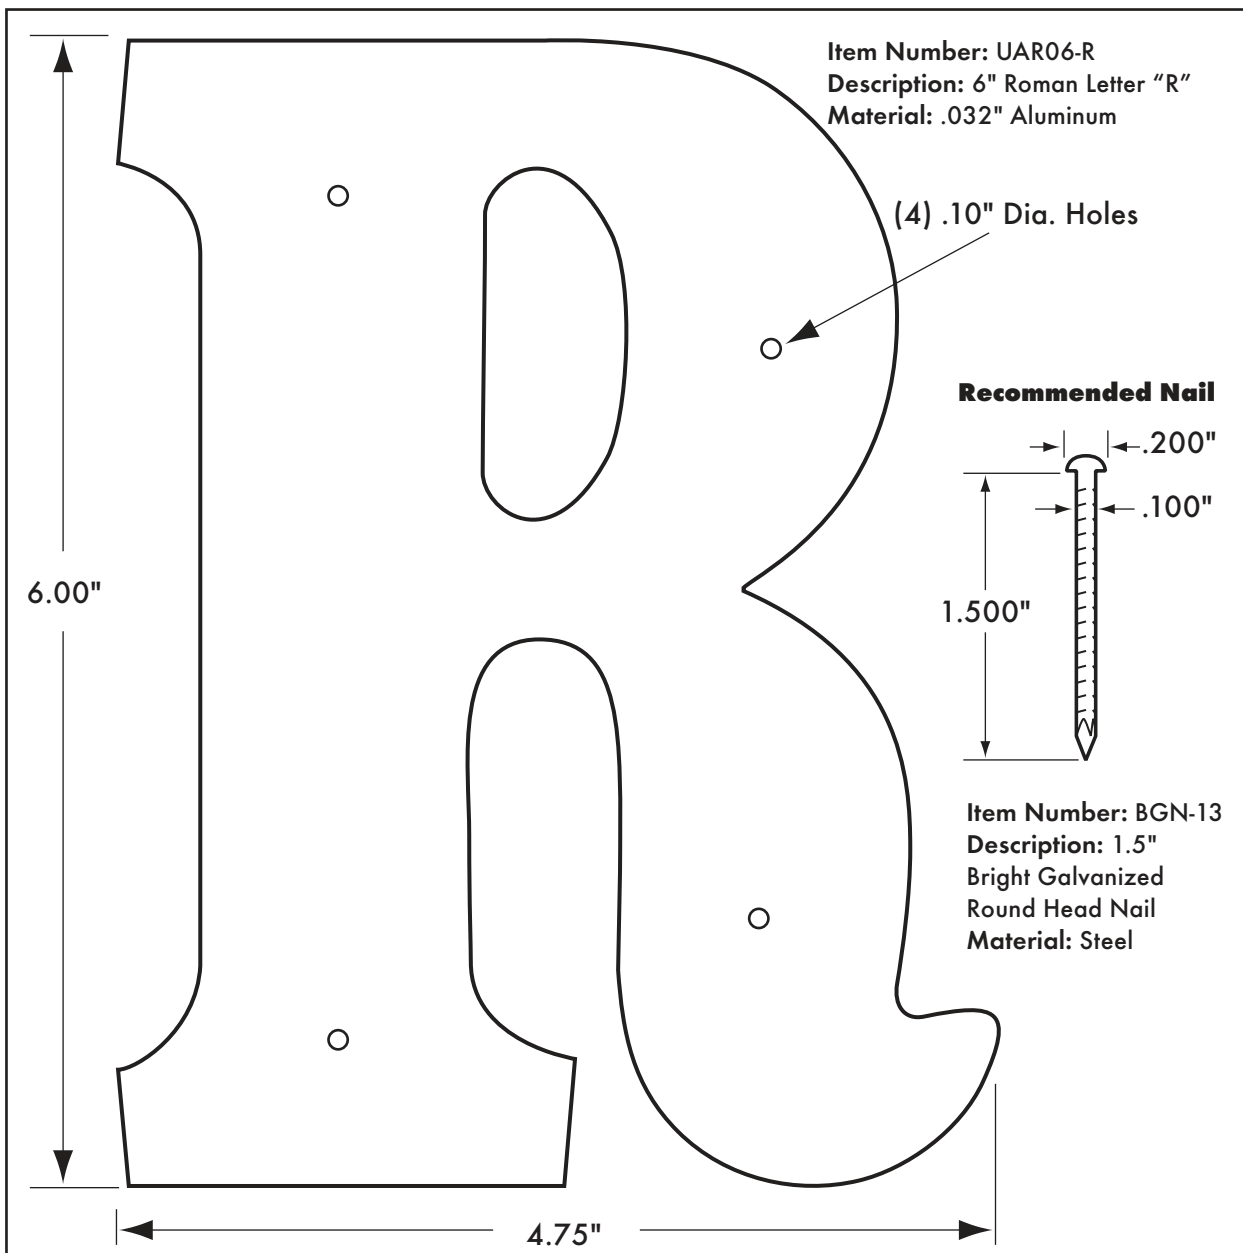

Pole Markers Roman Style 6"

Available Characters:

- **Durable** - solid aluminum never rusts, cracks or fades
- **Legible** - embossed characters can be read from any angle
- **Large** - 6" characters are legible from 336 feet

www.premaxlp.com

825 Tower Drive • Medina, MN 55340
 Phone 800-328-0194 • Fax 800-255-0194

Pole Markers Roman Style 4"

Available Characters:

- **Durable** - solid aluminum never rusts, cracks or fades
- **Legible** - embossed characters can be read from any angle
- **Large** - 4" characters are legible from 224 feet

www.premaxlp.com

825 Tower Drive • Medina, MN 55340
Phone 800-328-0194 • Fax 800-255-0194

Pole Markers Roman Style 3"

Available Characters:

- **Permanent Marking** - solid aluminum never rusts, cracks or fades
- **Legible Marking** - embossed characters can be read from any angle
- **Economical** - every year of field service costs less than a penny

www.premaxlp.com

825 Tower Drive • Medina, MN 55340
Phone 800-328-0194 • Fax 800-255-0194

Pole Markers Roman Style 2"

Available Characters:

- **Permanent Marking** - solid aluminum never rusts, cracks or fades
- **Legible Marking** - embossed characters can be read from any angle
- **Economical** - every year of field service costs less than a penny