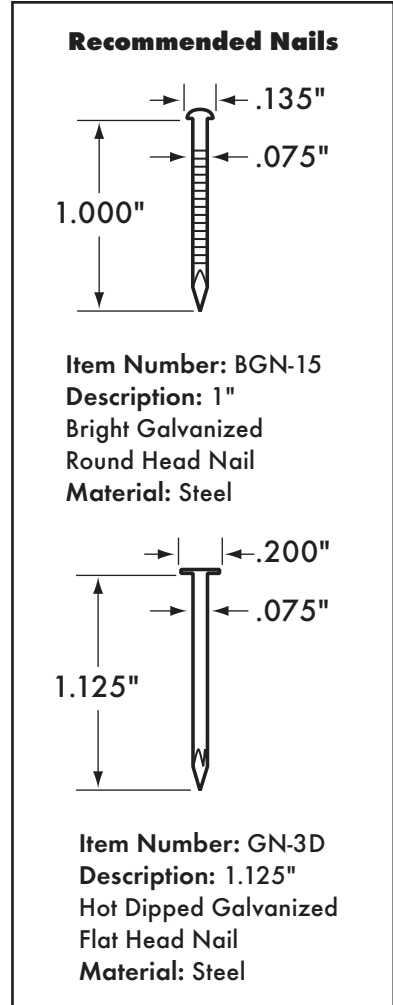

Pole Markers Roman Style 1 1/2"