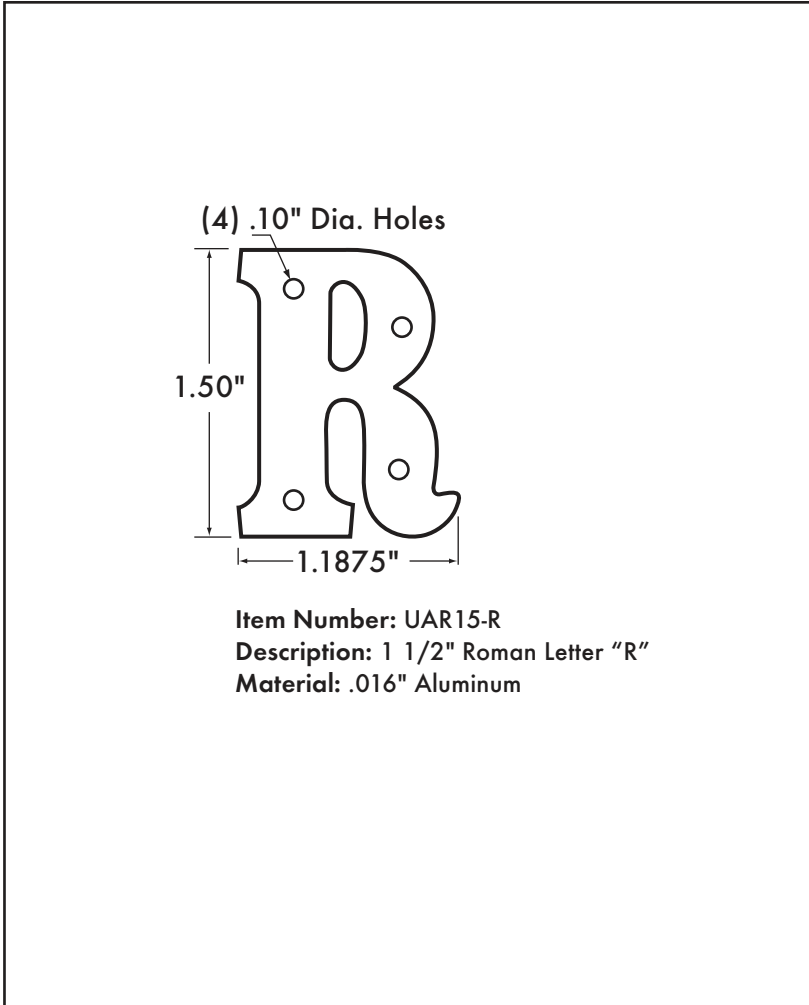

Pole Markers Roman Style 1 1/2"