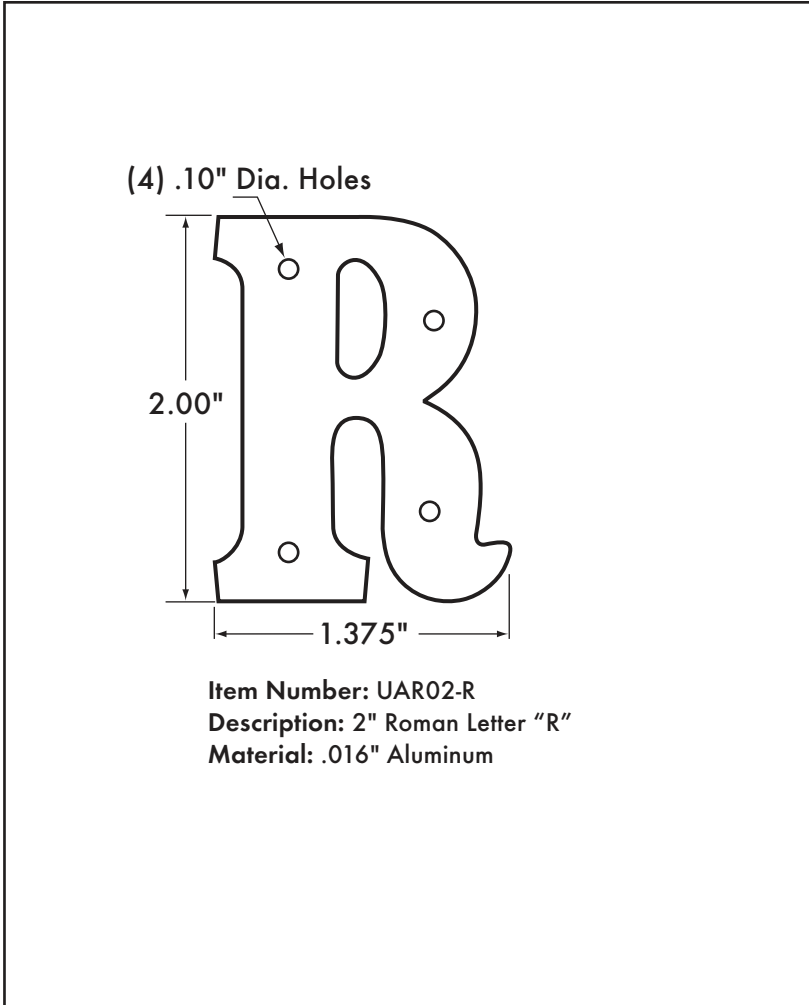

Pole Markers Roman Style 6"

Available Characters:

- **Durable** - solid aluminum never rusts, cracks or fades
- **Legible** - embossed characters can be read from any angle
- **Large** - 6" characters are legible from 336 feet

www.premaxlp.com

825 Tower Drive • Medina, MN 55340
 Phone 800-328-0194 • Fax 800-255-0194

Pole Markers Roman Style 4"

Available Characters:

- **Durable** - solid aluminum never rusts, cracks or fades
- **Legible** - embossed characters can be read from any angle
- **Large** - 4" characters are legible from 224 feet

www.premaxlp.com

825 Tower Drive • Medina, MN 55340
Phone 800-328-0194 • Fax 800-255-0194

Pole Markers Roman Style 3"

Available Characters:

- **Permanent Marking** - solid aluminum never rusts, cracks or fades
- **Legible Marking** - embossed characters can be read from any angle
- **Economical** - every year of field service costs less than a penny

www.premaxlp.com

825 Tower Drive • Medina, MN 55340
Phone 800-328-0194 • Fax 800-255-0194

Pole Markers Roman Style 2"

Available Characters:

- **Permanent Marking** - solid aluminum never rusts, cracks or fades
- **Legible Marking** - embossed characters can be read from any angle
- **Economical** - every year of field service costs less than a penny