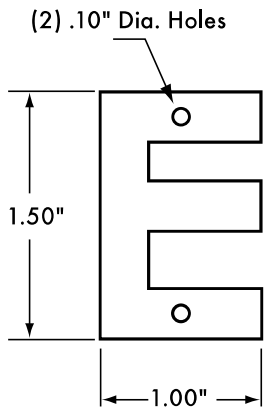

Embossed Aluminum Letters & Numbers Gothic Typeface

Item Number: UAG15-E
Description: 1.5" Gothic Letter "E"
Material: .016" Aluminum

www.premaxlp.com

Phone: 800-328-0194

Email: info@premaxlp.com