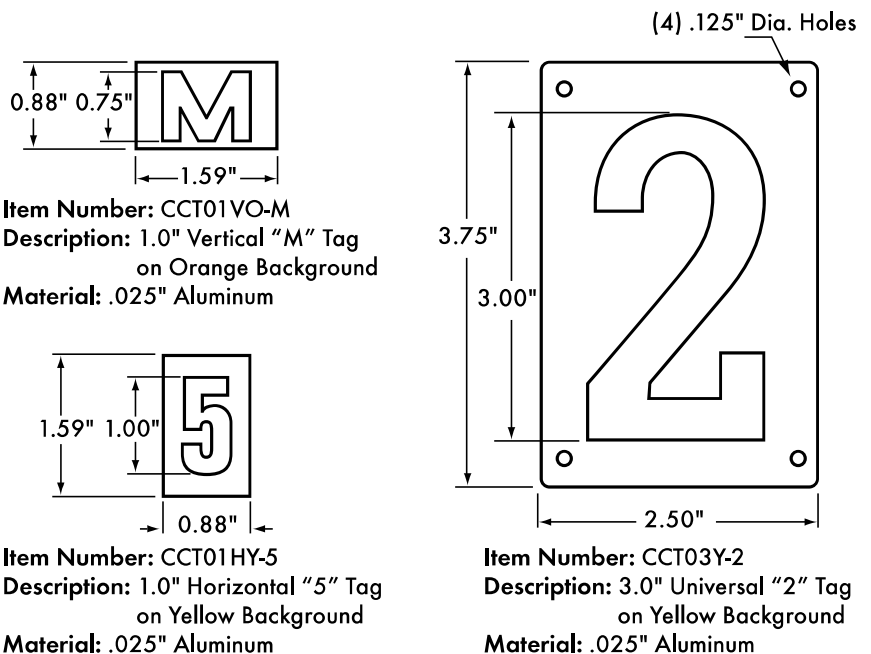

Crimp-Closed™ Slide-In Tags

www.premaxlp.com

Phone: 800-328-0194

Email: info@premaxlp.com