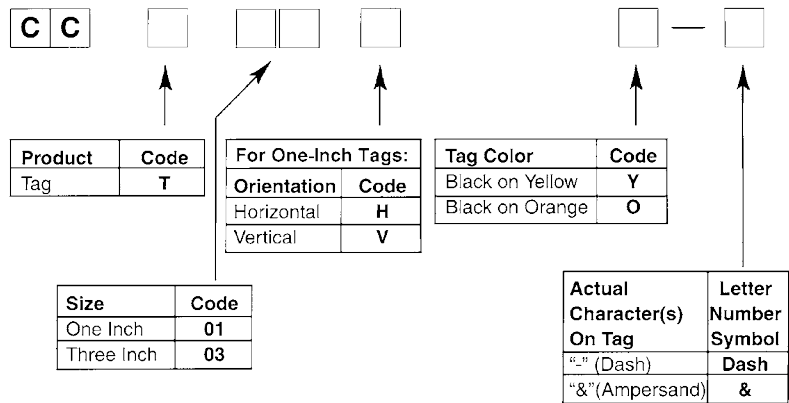

**See how to order on back side of this sheet

Corner holes allow 3" tags to be attached with or without mounting holders.

Proprietary baked enamel is thicker and lasts longer than ink.

Metal is permanent. Accept no plastic substitutes.

Holders available for both horizontal and vertical configurations. See page 7.

www.premaxlp.com

Phone: 800-328-0194
Email: info@premaxlp.com

Item Number Codes

Pole Markers

Crimp Closed™ Slide-In Tags

Example (Tag):
 To order a black, one inch tall, letter "A" tag on a yellow background to be read horizontally the item code would be: