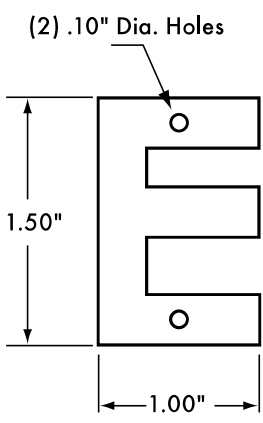

Embossed Aluminum Letters & Numbers Gothic Typeface

Item Number: UAG15-E
Description: 1.5" Gothic Letter "E"
Material: .016" Aluminum

www.premaxlp.com

Phone: 800-328-0194

Email: info@premaxlp.com