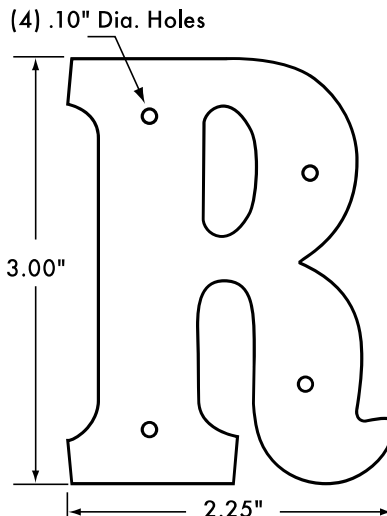

SIZE	CHARACTER/PLAQUE STYLE	ITEM	QTY
1-1/2 in.	Roman Number or Letters	UAG15-*	100/box
2 inch	Roman Numbers, Letters, 1/2, &	UAR02-*	100/box
3 inch	Roman Numbers, Letters, 1/2, &	UAR03-*	100/box
4 inch	Roman Numbers, Letters, &	UAR04-*	100/box
6 inch	Roman Numbers, Letters, &	UAR06-*	50/box

**Pole Markers**

**Pole Markers Roman**

**Example:** To order a 3 inch unpolished aluminum letter "P," use item code:

Size (inches)	Code	Material Thickness (inches)	Recommended Nail
1.5	15	0.016	GN-3D, BGN-15
2	02	0.016	GN-3D, BGN-15
3	03	0.016	GN-3D, BGN-15
4	04	0.032	BGN-13
6	06	0.032	BGN-13

**RECOMMENDED NAIL:**

See chart.

**STANDARD PACKAGE:**

Premax Pole Markers are sold in boxes of 100 each of the same character.

**Embossed  
Aluminum  
Letters &  
Numbers  
RomanTypeface**

Item Number: UAR03-R  
Description: 3" Roman Letter "R"  
Material: .016" Aluminum