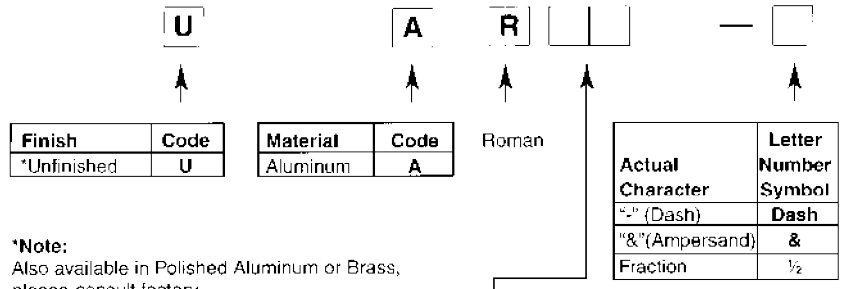

Item Number Codes

Pole Markers

Pole Markers Roman

Example: To order a 3 inch unpolished aluminum letter "P," use item code:

Size (inches)	Code	Material Thickness (inches)	Recommended Nail
1.5	15	0.016	GN-3D, BGN-15
2	02	0.016	GN-3D, BGN-15
3	03	0.016	GN-3D, BGN-15
4	04	0.032	BGN-13
6	06	0.032	BGN-13

PAINTED OR REFLECTIVE FINISHES:

Painted and reflective pole markers are made to order in any color you wish for an additional charge per lot of 100. Painted and/or reflective characters are custom items. As such, they are not returnable.

RECOMMENDED NAIL:

See chart.

STANDARD PACKAGE:

Premax Pole Markers are sold in boxes of 100 each of the same character.