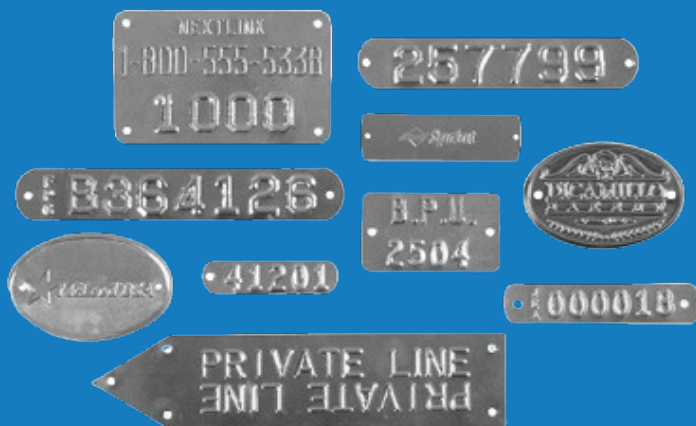

CUSTOM POLE TAGS

PREMIUM QUALITY | MAXIMUM DURABILITY | FAST SHIPPING

Premax can readily manufacture a wide variety of tags displaying consecutive numbers, either alone or combined with company logos, initials or other relevant text. Nail holes can be customized for your particular application. First time orders may incur an additional (one time) charge, depending on die requirements.

Virtually any shape can be used.

Custom design capabilities at Premax provide countless special application solutions.

High quality embossing showcases your company identity.

Consecutive numbering provides an accurate economical solution to asset marking needs.